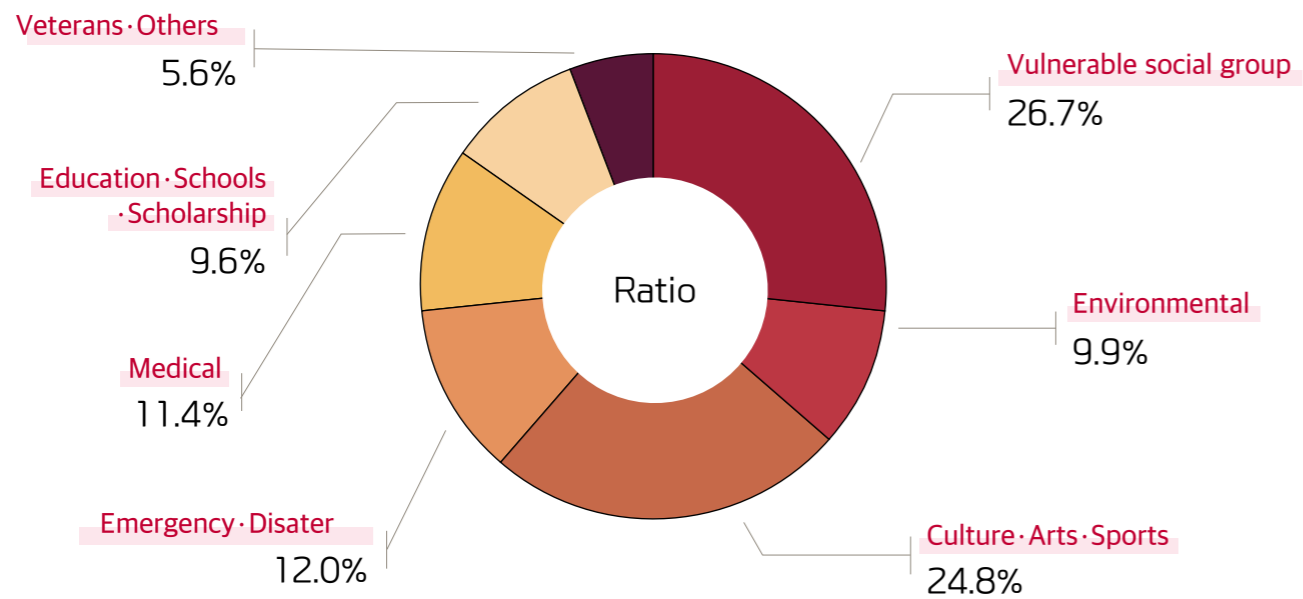

Ratio of Social Partnerships by Type